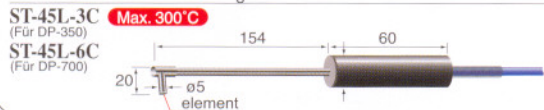

Sensors for DP-700/350

We have many other types of sensors.
Please refer to our data sheet of sensors.

Surface Temperature

Fluid and objects with viscosity

Tiny objects

Air

Special