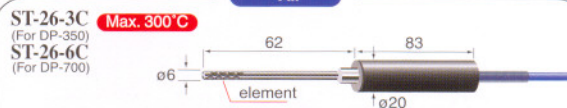

Sensors for DP-700/350

We have many other types of sensors.
Please refer to our data sheet of sensors.

Surface Temperature

Fluid and objects with viscosity

Tiny objects

Air

Special