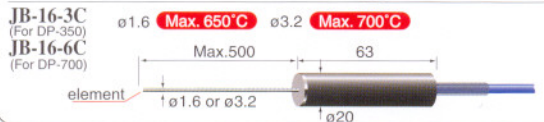

Sensors for DP-700/350

We have many other types of sensors.
Please refer to our data sheet of sensors.

Surface Temperature

Fluid and objects with viscosity

Tiny objects

Air

Special