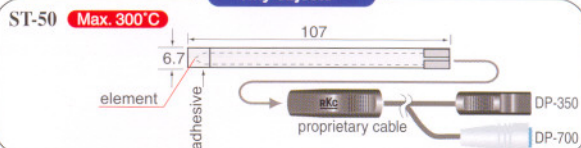

Sensors for DP-700/350

We have many other types of sensors.
Please refer to our data sheet of sensors.

Surface Temperature

Fluid and objects with viscosity

Tiny objects

Air

Special