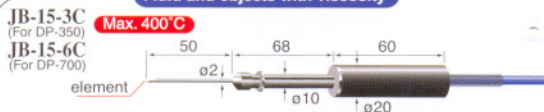

Sensors for DP-700/350

We have many other types of sensors.
Please refer to our data sheet of sensors.

Surface Temperature

Fluid and objects with viscosity

Tiny objects

Air

Special