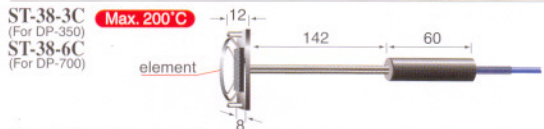

Sensors for DP-700/350

We have many other types of sensors.
Please refer to our data sheet of sensors.

Surface Temperature

Fluid and objects with viscosity

Tiny objects

Air

Special