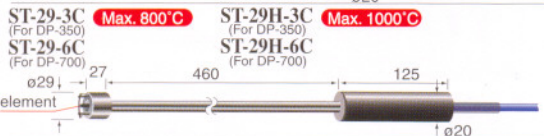

Sensors for DP-700/350

We have many other types of sensors.
Please refer to our data sheet of sensors.

Surface Temperature

Fluid and objects with viscosity

Tiny objects

Air

Special