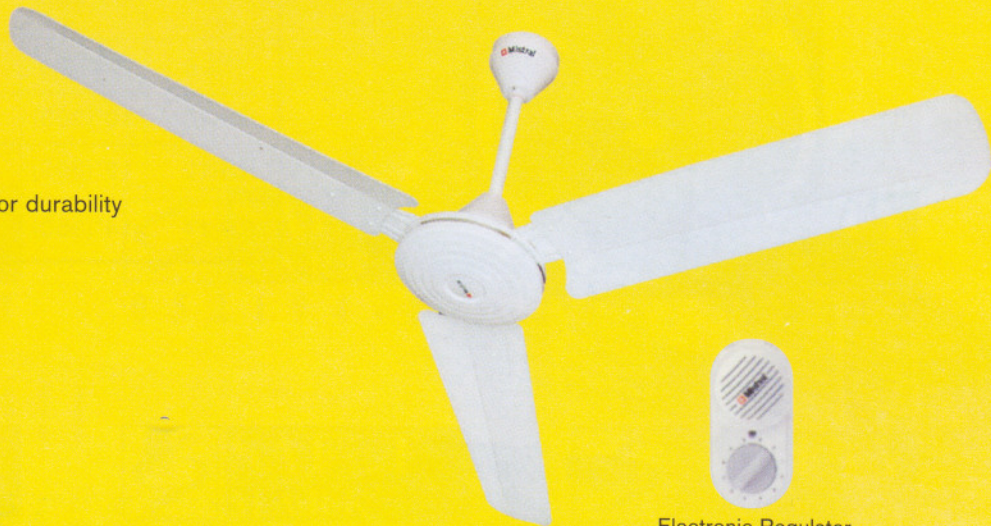

The Cool Air Specialist

CEILING FAN

MCF 60ESL

- 60" Type with 3 metal blades
- Fan blades are powder coated for durability
- Built-in safety sling
- Fitted with thermal safety fuse
- Double condenser motor
- Voltage : 220 -240V - 50Hz
- Power : 80 watt
- Air Delivery : 242 m³/min
- Colour : White only